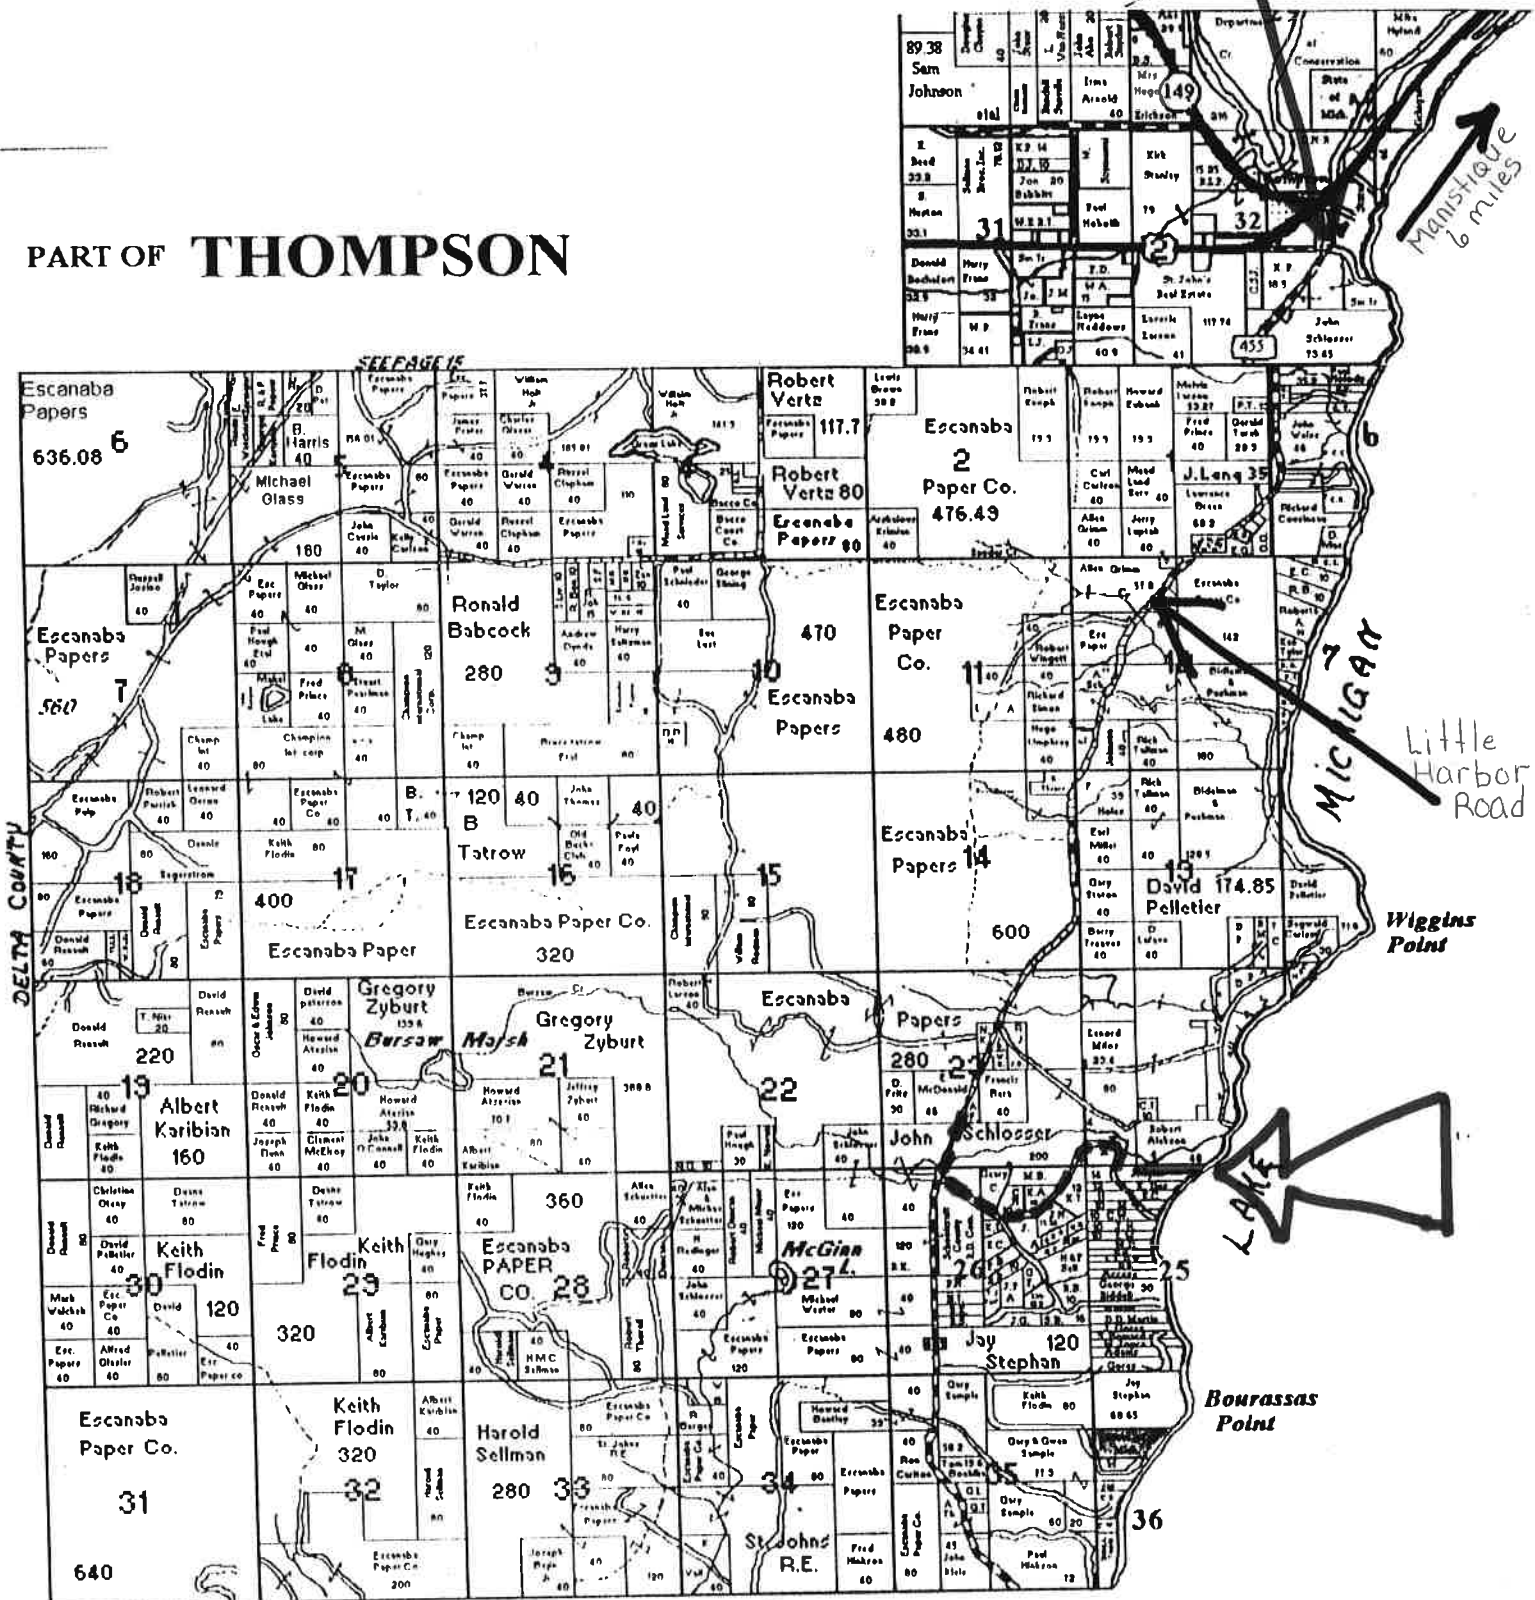

L-251 Peninsula Acres Lake Frontage 168.32'  
 Approx. 5 miles S of US-2 on Little Harbor  
 Road, turn E on two-track, take a Left at the  
 Y in the road. Stay on the two-track until  
 you come to the U.P. Realty sign.

U.P. Realty

PART OF THOMPSON

Manishore 6 miles

MICHIGAN

Little Harbor Road

Wiggins Point

LAKE

Bourassas Point

DELTA COUNTY

SEE PAGE 15

640

36