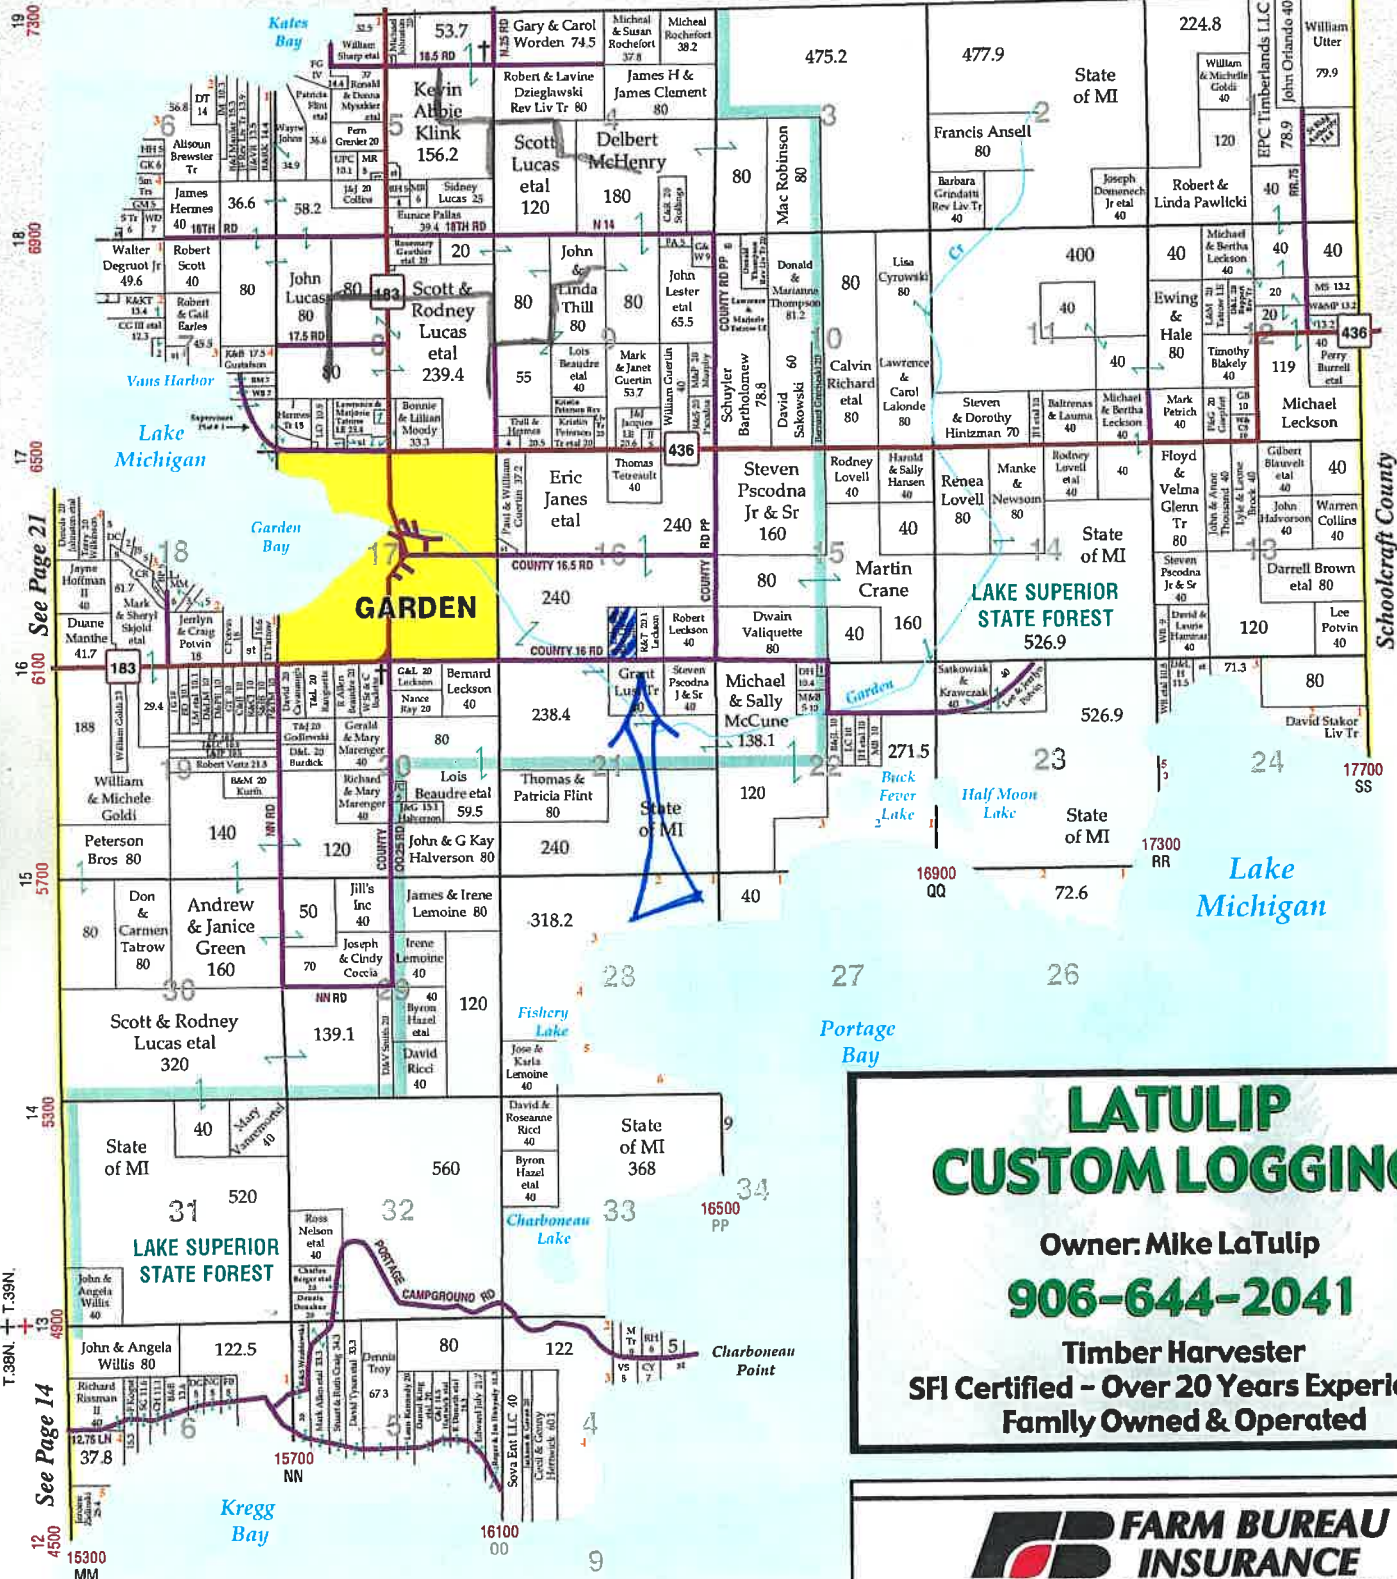

12. Garden (S)

©2006 cloud cartographics, inc. st. cloud, mn 56301

T.38-39N. - R.18W.

See Page 30

**LATULIP
CUSTOM LOGGING**

Owner: Mike LaTulip
906-644-2041

Timber Harvester
 SFI Certified - Over 20 Years Experience
 Family Owned & Operated