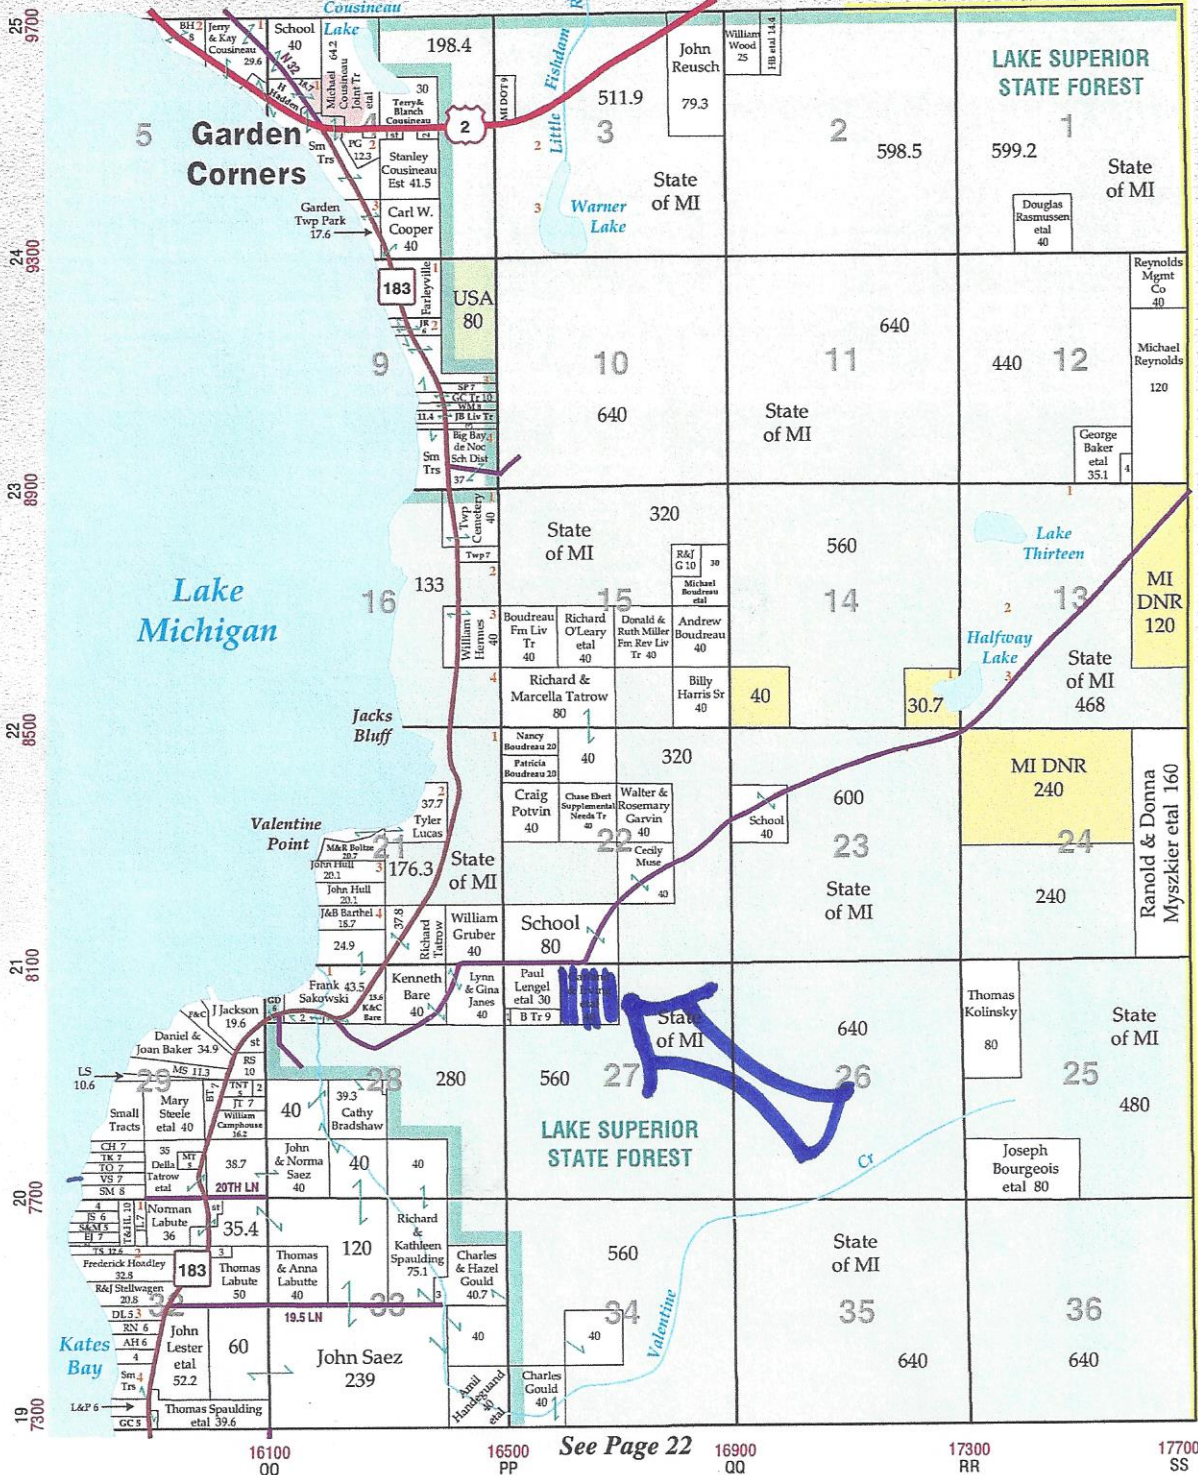

19. Garden (SC)

T.40N. - R.18W.

©2006 cloud cartographics, inc. st. cloud, mn 56301

See Page 38 +

Schoolcraft County

See Page 22