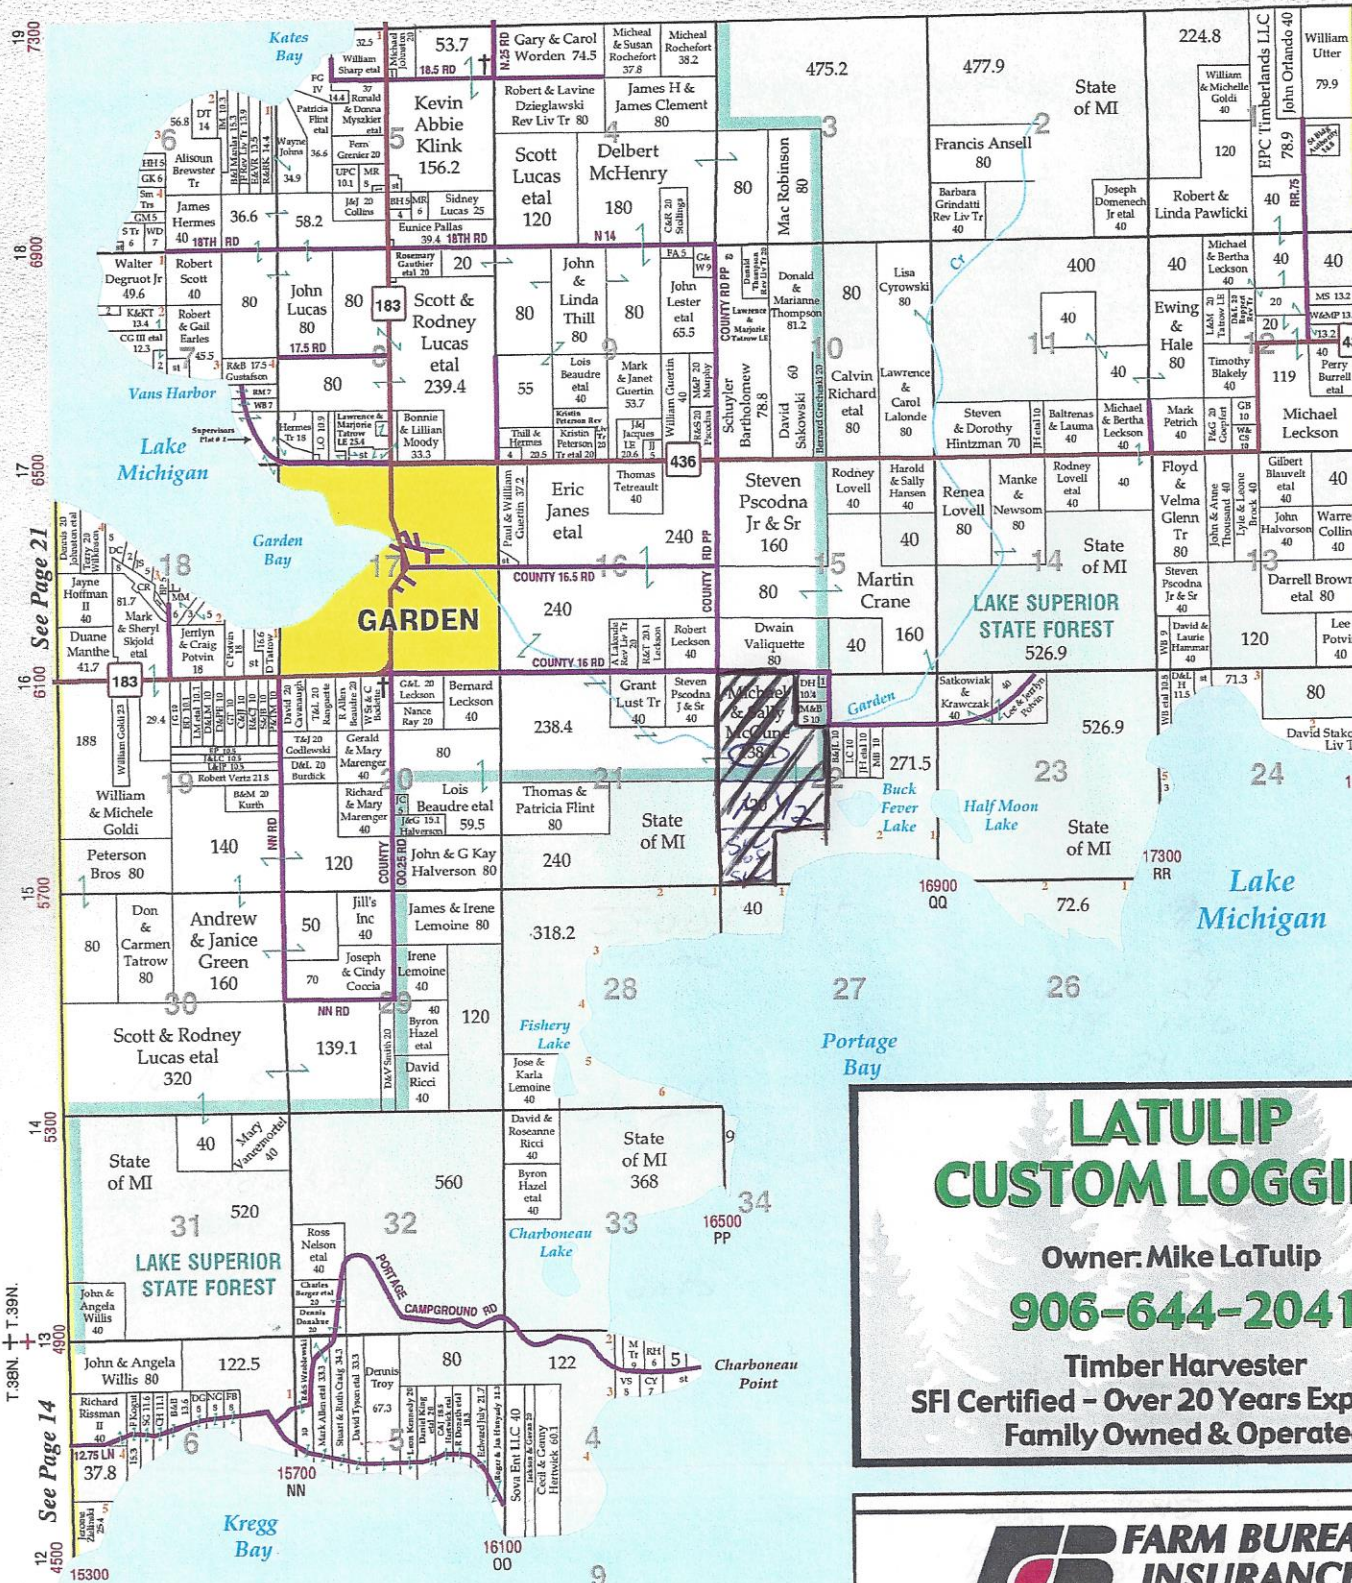

12. Garden (S)

©2006 cloud cartographics, inc. st. cloud, mn 56301

T.38-39N. - R.18W.

See Page 30

Schoolcraft County

**LATULIP
CUSTOM LOGGING**

Owner: Mike LaTulip
906-644-2041

Timber Harvester
SFI Certified - Over 20 Years Experience
Family Owned & Operated

**FARM BUREAU
INSURANCE**

FARM BUREAU MUTUAL • FARM BUREAU LIFE • FARM BUREAU GENERAL

19 7300
18 6900
17 6500
16 6100
15 5700
14 5300
13 4900
12 4500
15300 MM

17700 SS

16500 PP

15700 NN

16100 00

See Page 21